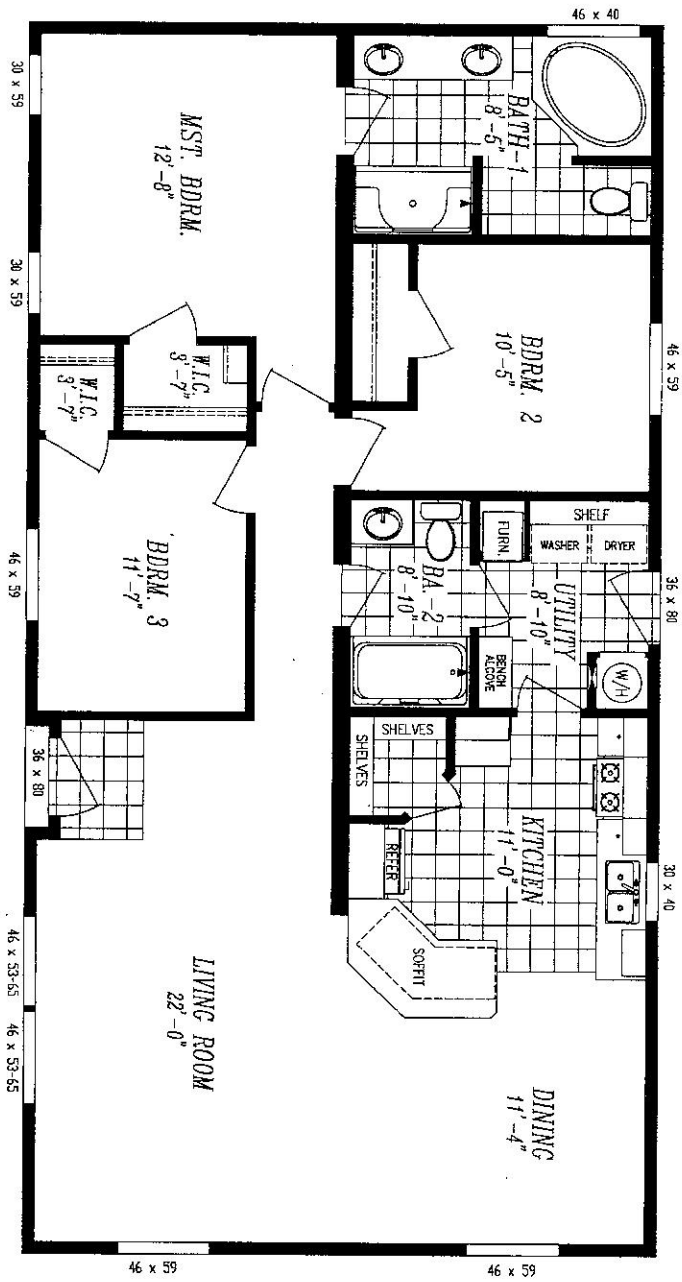

LIMITED EDITION - 5228-9590-S
 26'-8" x 52'-0"
 APPROX. 1382 SQ. FT.

72 x 80 SLIDING
 GLASS DR.