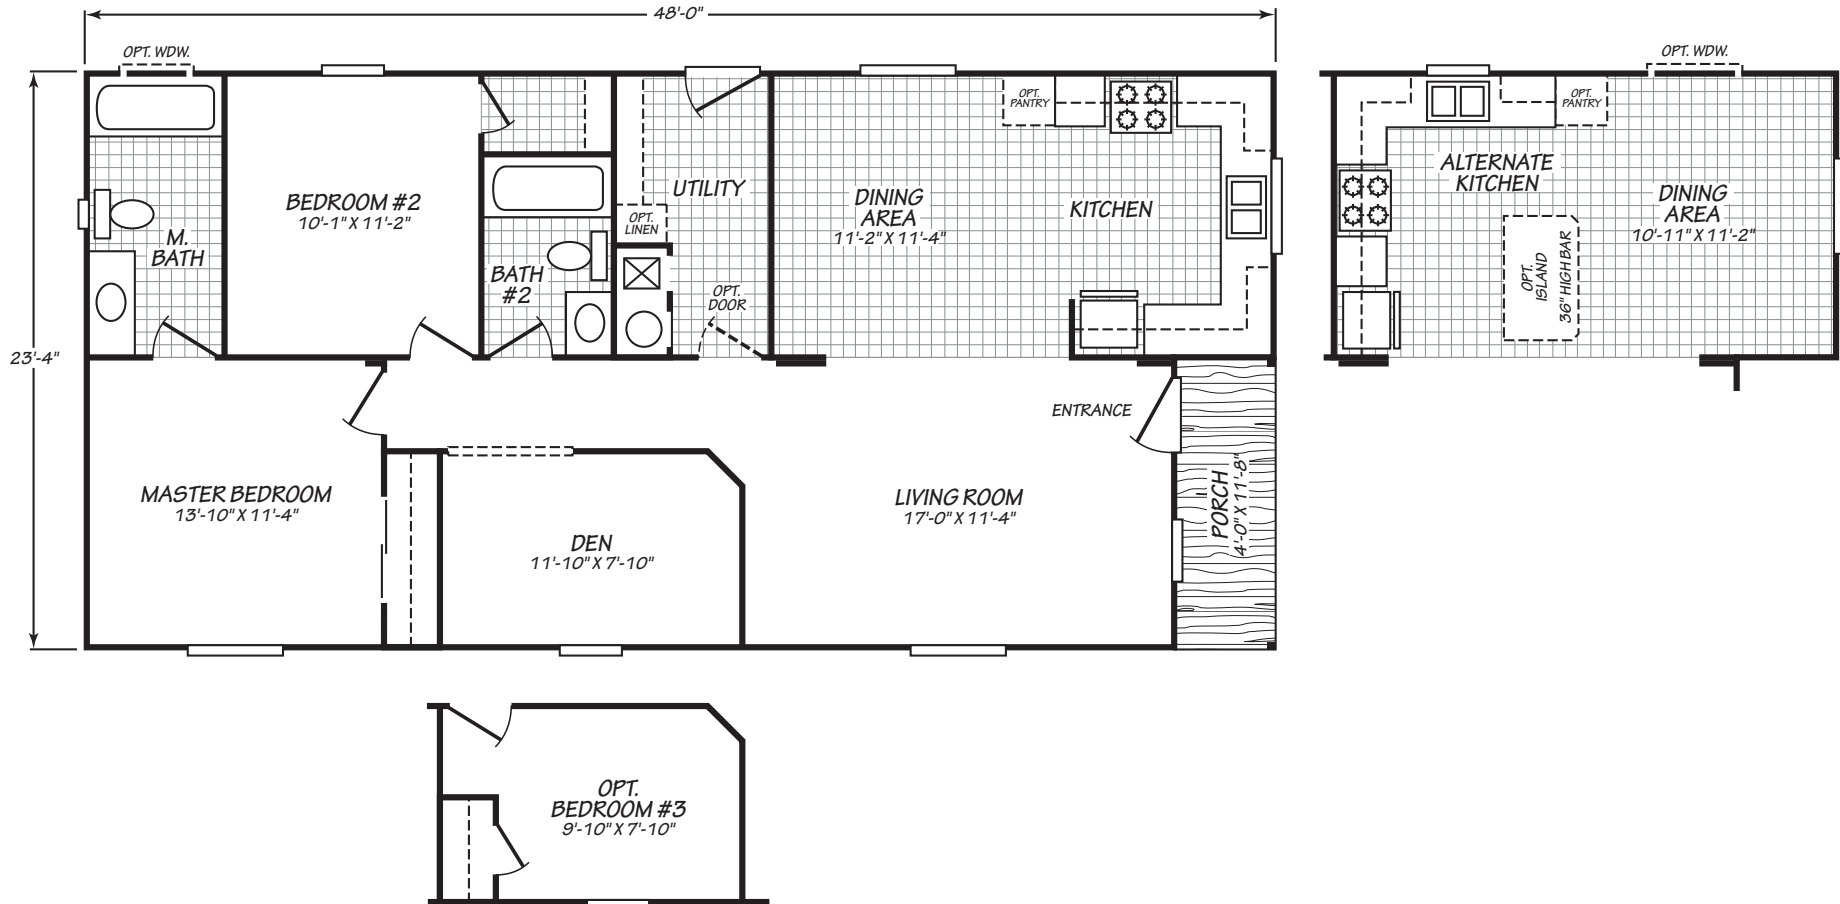

WESTON SUPER VALUE

MODEL 24482V

2 Bedroom • 2 Bath • 1,119 Square Feet

Important: Because we continually update and modify our products, it is important for you to know that our brochures and literature are for illustrative purposes only. **ILLUSTRATIONS MAY SHOW OPTIONAL FEATURES.** All information contained herein may vary from the actual home we build. Dimensions are nominal length and width measurements are from exterior wall to exterior wall. We reserve the right to make changes at any time, without notice or obligation, in prices, colors, materials, specifications, features and models. Please check with your retailer for specific information about the home you select.