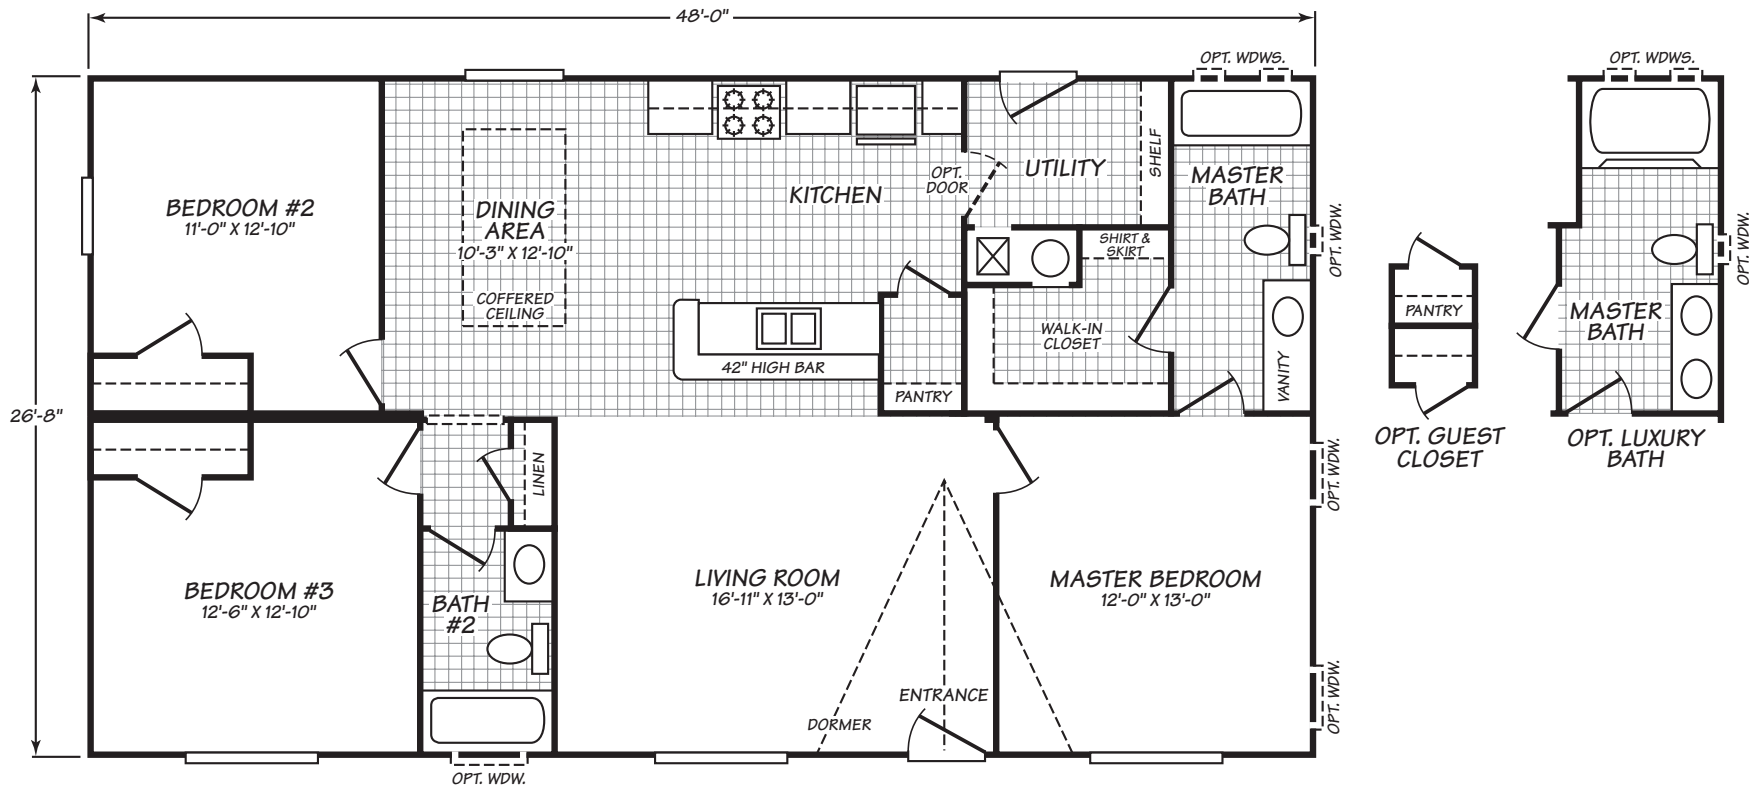

WAVERLY CREST

MODEL 28483W

3 Bedroom • 2 Bath • 1,279 Square Feet

Important: Because we continually update and modify our products, it is important for you to know that our brochures and literature are for illustrative purposes only. All information contained herein may vary from the actual home we build. Dimensions shown are approximate and do not include wall thicknesses. For more information, please contact your sales representative. We reserve the right to make changes without notice or obligation in color, materials, specifications, features and models. Please check with your retailer for specific information about the home you select.