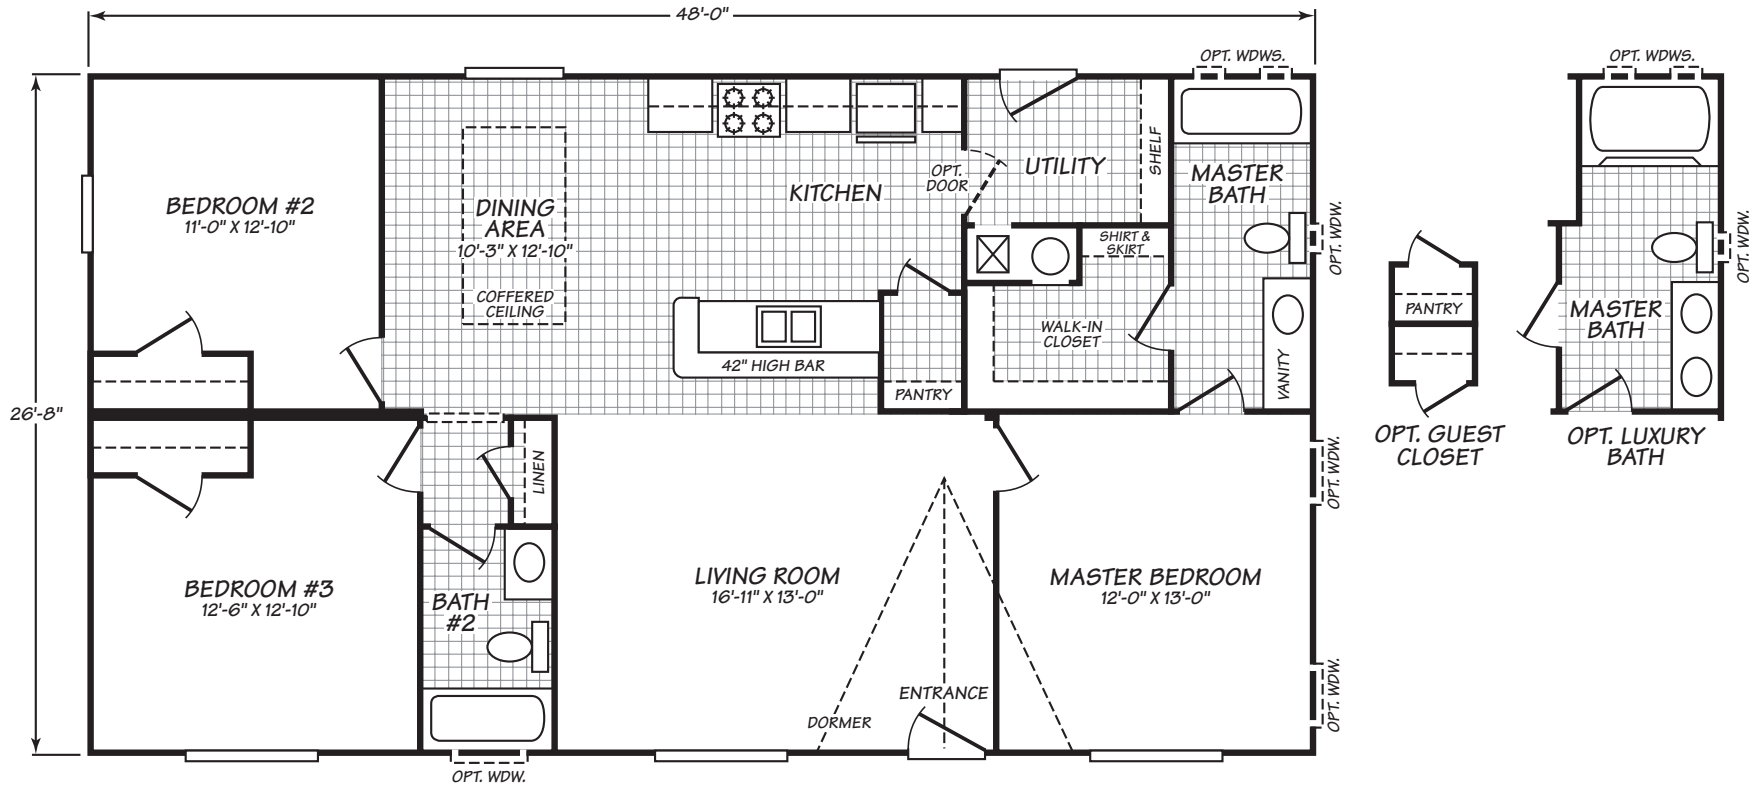

WAVERLY CREST

MODEL 28483W

3 Bedroom • 2 Bath • 1,279 Square Feet

Important: Because we continually update and modify our products, it is important for you to know that our brochures and literature are for illustrative purposes only. All information contained herein may vary from the actual home you build. Dimensions shown are approximate and do not include wall thicknesses. For more information, please contact your sales representative. Please check with your retailer for specific information about the home you select.